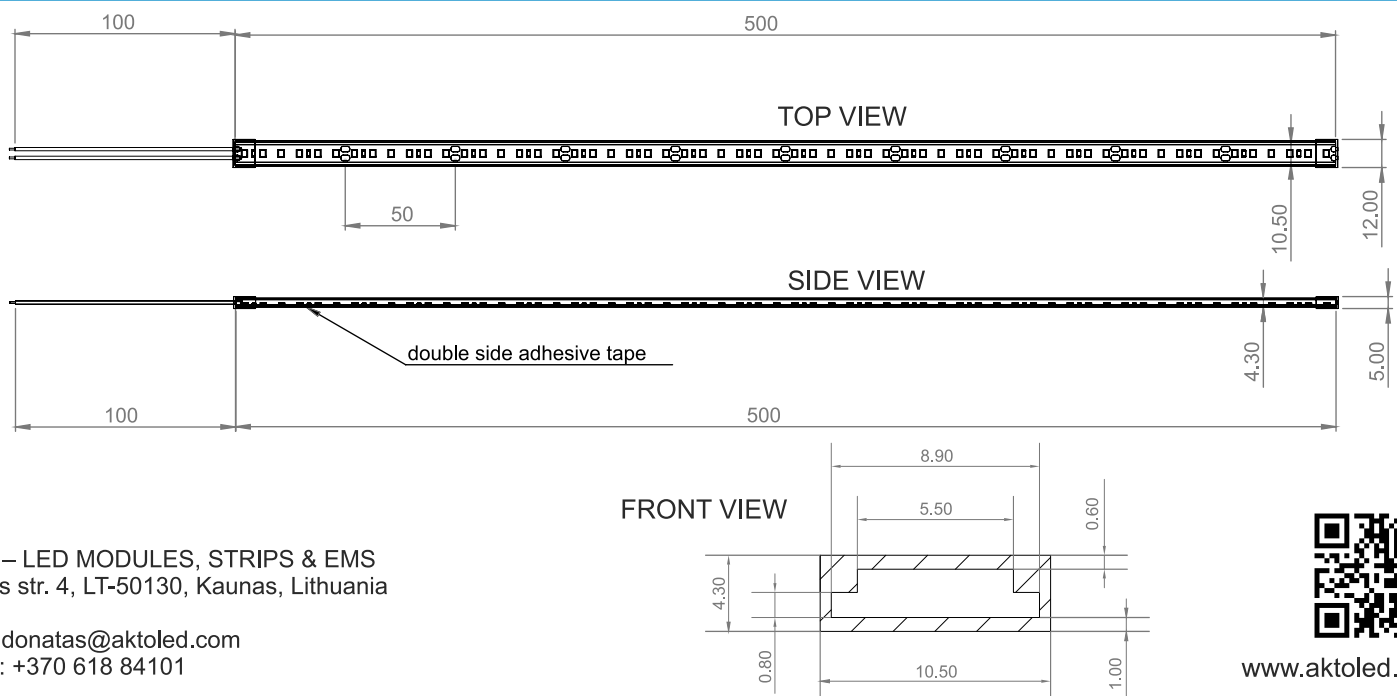

TECHNICAL DRAWING (mm)

AKTO – LED MODULES, STRIPS & EMS
Mituvos str. 4, LT-50130, Kaunas, Lithuania

Email: donatas@aktoled.com
Mobile: +370 618 84101

www.aktoled.com