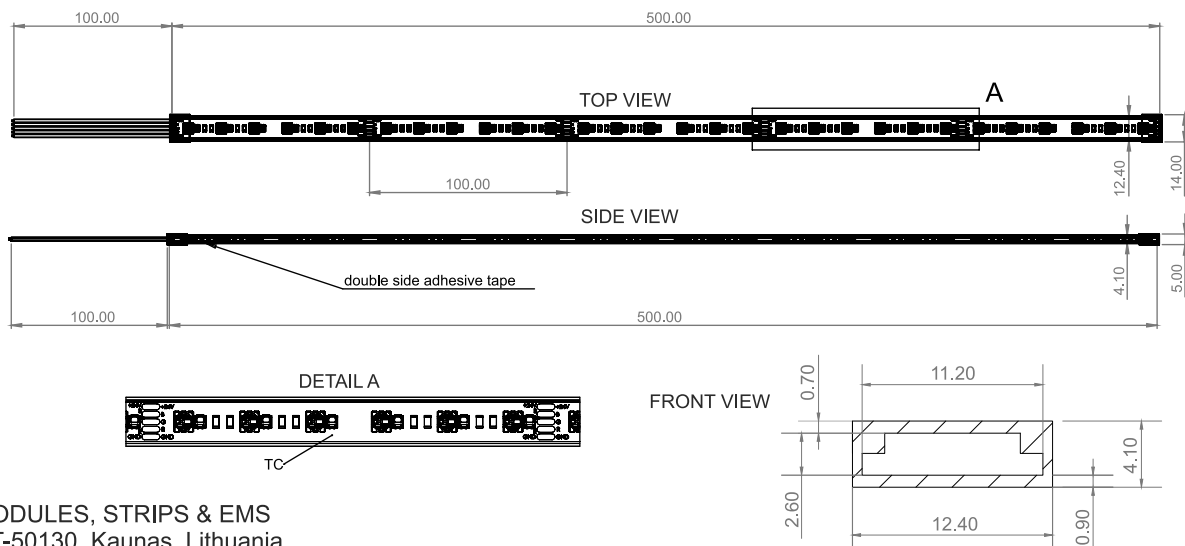

Flexible waterproof RGB+White LED strip

AKTOFlexLine

- Samsung LEDs.
- 60 RGB LEDs and 60 white color LEDs per meter.
- Minor voltage drop – 4 oz PCB.
- High color rendering index CRI>80.
- Low color temperature tolerances (MacAdam 3).
- Easy installation (e.g. double-sided adhesive tape).
- Extensive use of options (e.g. for furniture, architectural, accent lighting).
- Long LEDs life time: >50 000 h.
- 5-year warranty.
- Made in Europe.

EXTENSIVE USE OF OPTIONS:

Accent lighting

Residential use

Commercial lighting projects

Outdoor lighting

Shop equipment

Furniture manufacturing

Lighting fixtures manufacturing

TECHNICAL DATA

Model	AFLP-60CU19224MHT-RGBXW				
Dimensions, mm	1000x14x5				
Current, A	~0.8				
Voltage, V	24 DC				
Power, W/m	~19.2				
LED quantity, pcs	60				
Color	Red	Green	Blue	Warm white	Cold white
Color wavelength, nm / Color temperature (CCT)	625 (-R)	523 (-G)	469 (-B)	3000K (-WW)	6500K (-CW)
Luminous flux, Lm	57	238	64	467	530
Light intensity, mcd	18042	75660	20370	158110	168780
Color rendering index (CRI)	>80				
Light angle	120°				
Working temperature (Tc point)	-25° - +65°				
Cutting step, mm	100				
Ingress protection	IP67				
Package	5 meters				

TECHNICAL DRAWING (mm)

AKTO – LED MODULES, STRIPS & EMS
Mituvos str. 4, LT-50130, Kaunas, Lithuania

Email: donatas@aktoled.com
Mobile: +370 618 84101

www.aktoled.com